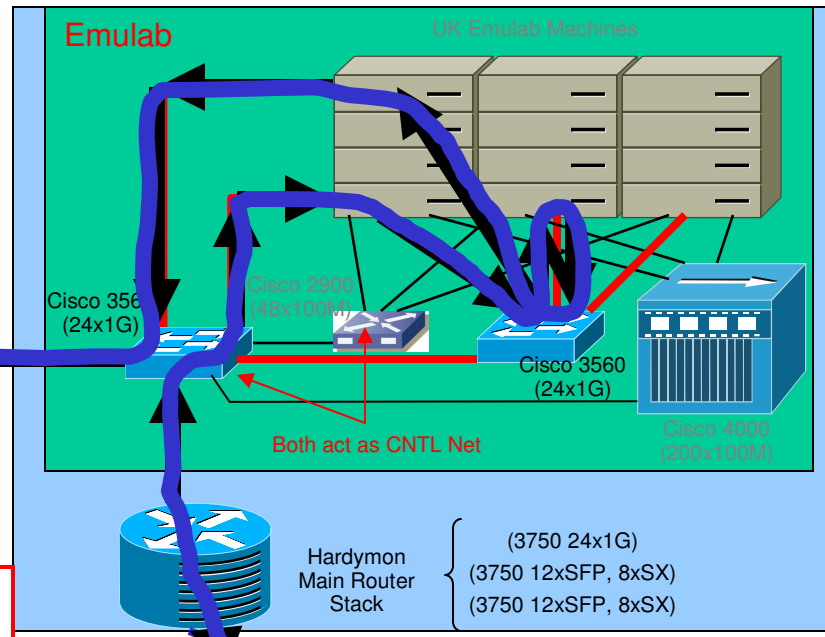

Treasury Project Network (UK to Ecavern)

Treasury Project Network (Traffic Flow)

Treasury Project Network (Traffic Flow)

Fiber Channel over IP
(using static routes to create a "tunnel")

Fragmentation
may occur!

Key

New Equipment

Existing Equipment

- 100 Mbps
- 1 Gbps SX
- 1 Gbps LH
- Fiber Channel
- 1 Gbps KPEN Link