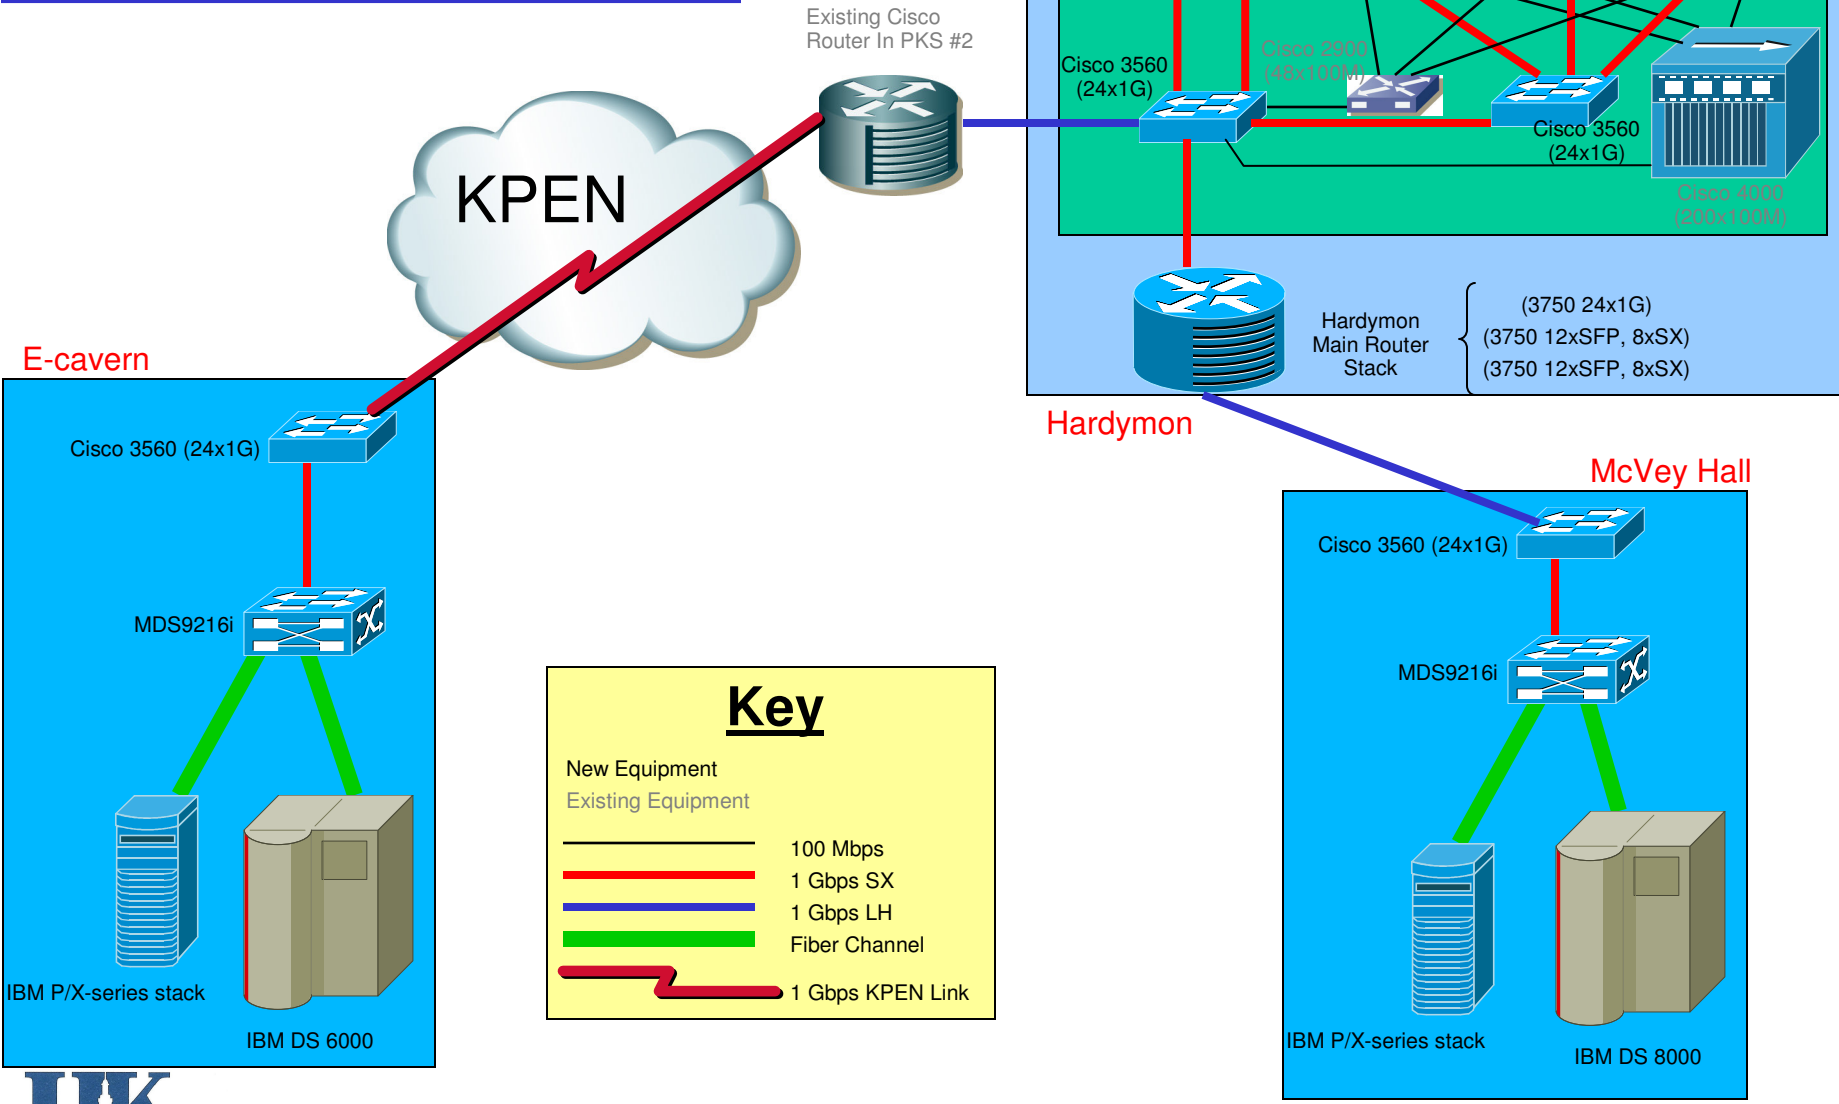

Treasury Project Network (UK to Ecavern)

Treasury Project Network (Traffic Flow)

Treasury Project Network (Traffic Flow)

Fiber Channel over IP
(using static routes to create a "tunnel")

Fragmentation
may occur!

Key

New Equipment

Existing Equipment

- 100 Mbps
- 1 Gbps SX
- 1 Gbps LH
- Fiber Channel
- 1 Gbps KPEN Link