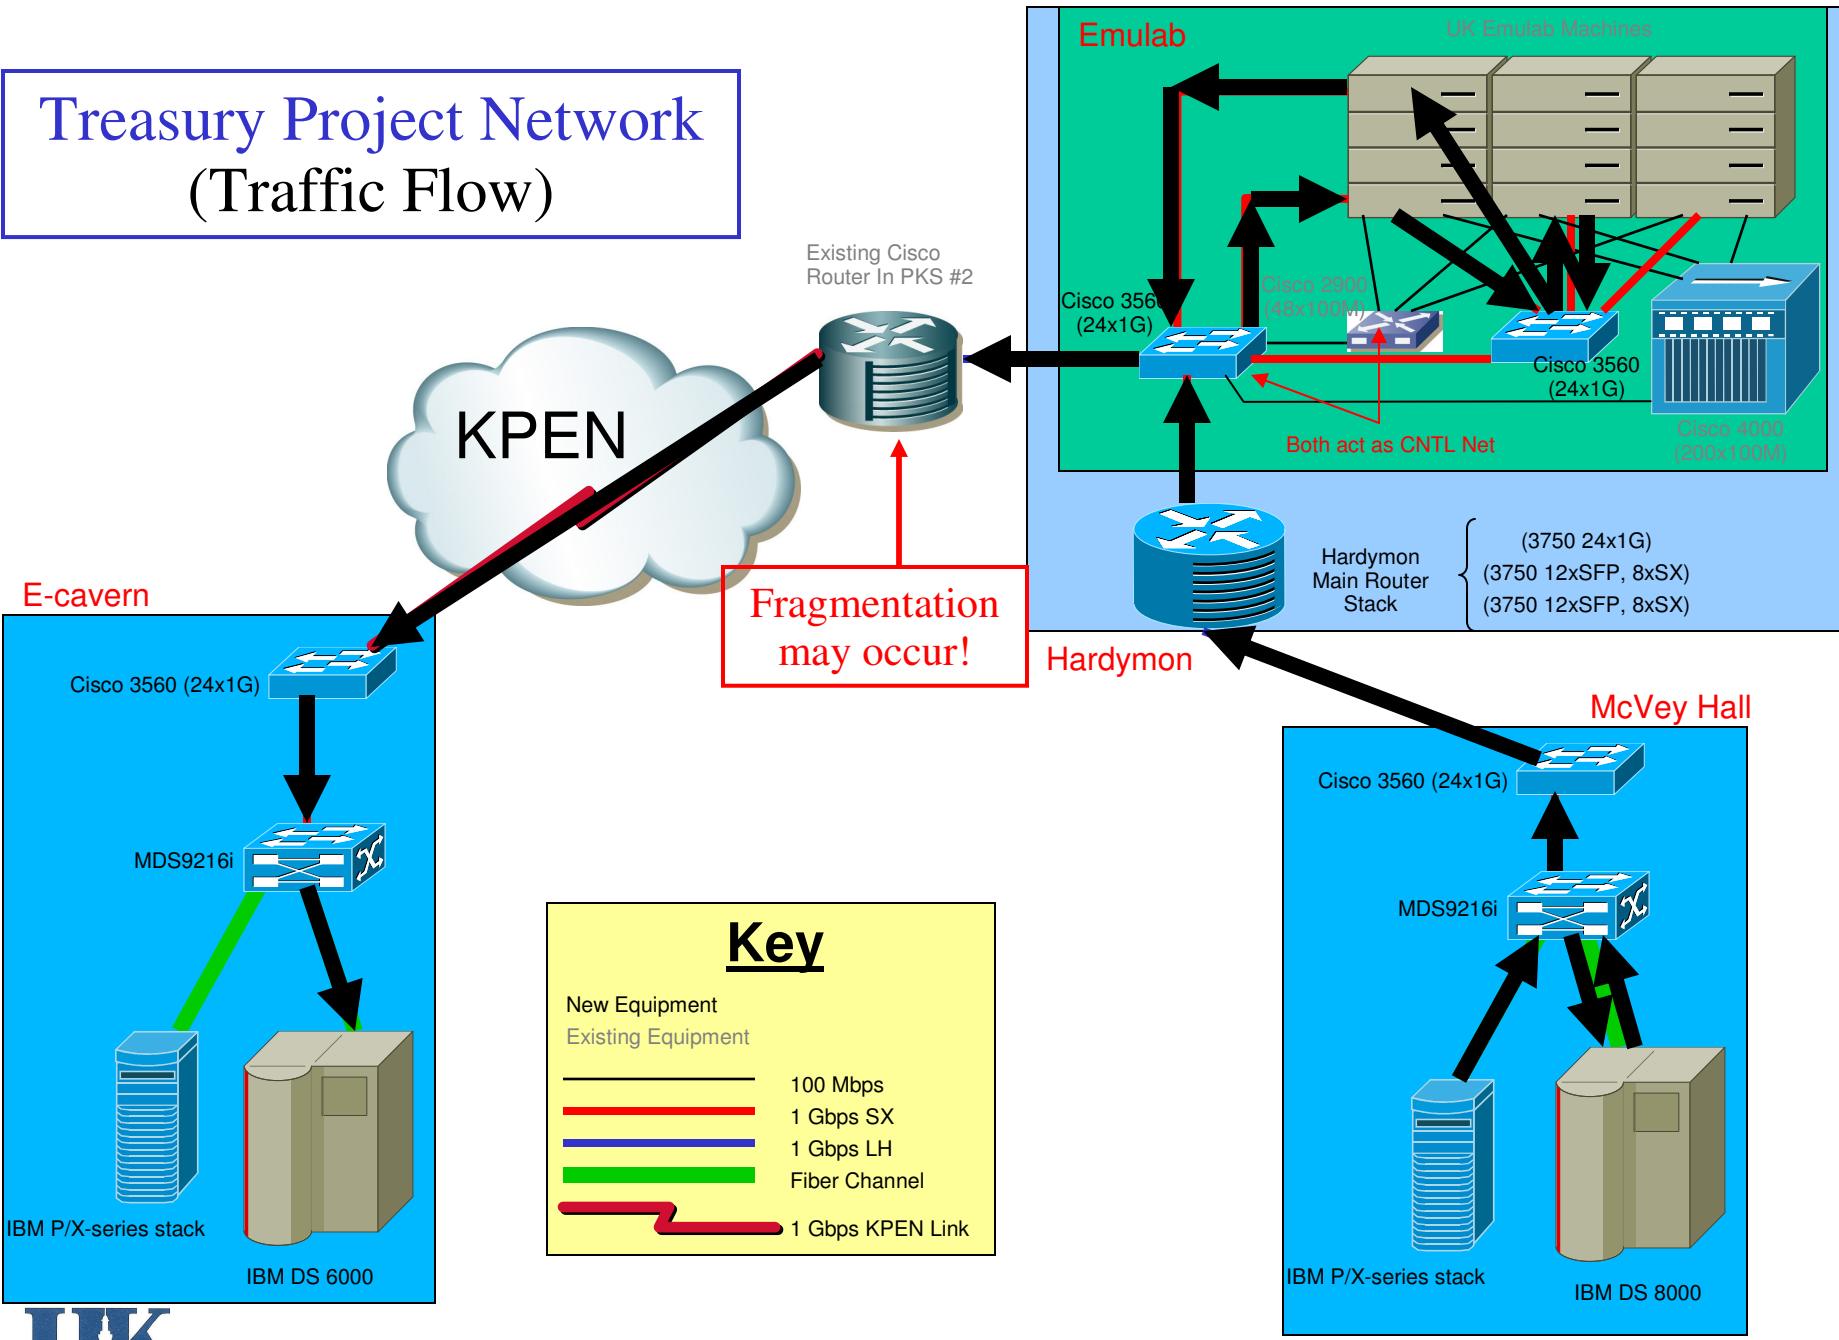

Treasury Project Network (UK to Ecavern)

Treasury Project Network (Traffic Flow)

Treasury Project Network (Traffic Flow)

Fiber Channel over IP
(using static routes to create a "tunnel")

Fragmentation
may occur!

Key

New Equipment

Existing Equipment

- 100 Mbps
- 1 Gbps SX
- 1 Gbps LH
- Fiber Channel
- 1 Gbps KPEN Link