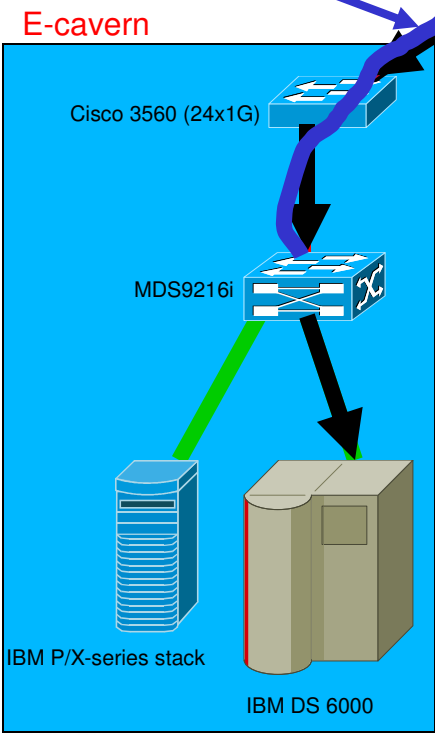

Treasury Project Network (UK to Ecavern)

Treasury Project Network (Traffic Flow)

Treasury Project Network (Traffic Flow)

Fiber Channel over IP
(using static routes to create a "tunnel")

Fragmentation
may occur!

Key

New Equipment

Existing Equipment

- 100 Mbps
- 1 Gbps SX
- 1 Gbps LH
- Fiber Channel
- 1 Gbps KPEN Link